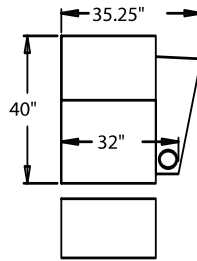

## STRAIGHT

**3900** - Straight Arm RF/LF, WAW®, TM®, Rec  
**3901** - Straight Arm RF/LF, WAW®, PR®, Rec  
**H. 42" W. 39" SD. 24" OD. 40"**

**5200** - Straight Arm RF, WAW®, TM®, Rec  
**5201** - Straight Arm RF, WAW®, PR®, Rec  
**H. 42" W. 32" SD. 24" OD. 40"**

**5300** - Straight Arm LF, WAW®, TM®, Rec  
**5301** - Straight Arm LF, WAW®, PR®, Rec  
**H. 42" W. 32" SD. 24" OD. 40"**

**5400** - Armless, WAW®, TM®, Rec  
**5401** - Armless, WAW®, PR®, Rec  
**H. 42" W. 25.25" SD. 24" OD. 40"**

**5341** - Wedge Arm RF/LF Straight Arm, WAW®, PR®, Rec  
**H. 42" W. 42" SD. 24" OD. 40"**

**5440** - Wedge Arm RF, WAW®, TM®, Rec

**5441** - Wedge Arm RF, WAW®, PR®, Rec  
**H. 42" W. 35.25" SD. 24" OD. 40"**

## 42" BACK HEIGHT

3900 RECLINER  
3901 POWER

5300 LF ARM  
RECLINER  
5301 LF ARM  
POWER

5340 LF ARM  
CONSOLE RF  
5341  
POWER

5400 ARMLESS  
RECLINER  
5401 ARMLESS  
POWER

5440  
CONSOLE RF  
5441  
POWER