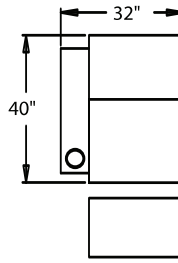

## STRAIGHT

**3900** - Straight Arm RF/LF, WAW®, TM®, Rec  
**3901** - Straight Arm RF/LF, WAW®, PR®, Rec  
**H. 42" W. 39" SD. 24" OD. 40"**

**5200** - Straight Arm RF, WAW®, TM®, Rec  
**5201** - Straight Arm RF, WAW®, PR®, Rec  
**H. 42" W. 32" SD. 24" OD. 40"**

**5300** - Straight Arm LF, WAW®, TM®, Rec  
**5301** - Straight Arm LF, WAW®, PR®, Rec  
**H. 42" W. 32" SD. 24" OD. 40"**

**5400** - Armless, WAW®, TM®, Rec  
**5401** - Armless, WAW®, PR®, Rec  
**H. 42" W. 25.25" SD. 24" OD. 40"**

**5341** - Wedge Arm RF/LF Straight Arm, WAW®, PR®, Rec  
**H. 42" W. 42" SD. 24" OD. 40"**

**5440** - Wedge Arm RF, WAW®, TM®, Rec

**5441** - Wedge Arm RF, WAW®, PR®, Rec  
**H. 42" W. 35.25" SD. 24" OD. 40"**

## 42" BACK HEIGHT

3900 RECLINER  
3901 POWER

5300 LF ARM  
RECLINER  
5301 LF ARM  
POWER

5340 LF ARM  
CONSOLE RF  
5341  
POWER

5400 ARMLESS  
RECLINER  
5401 ARMLESS  
POWER

5440  
CONSOLE RF  
5441  
POWER