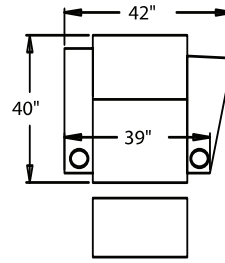

## STRAIGHT

**3900** - Straight Arm RF/LF, WAW®, TM®, Rec  
**3901** - Straight Arm RF/LF, WAW®, PR®, Rec  
**H. 42" W. 39" SD. 24" OD. 40"**

**5200** - Straight Arm RF, WAW®, TM®, Rec  
**5201** - Straight Arm RF, WAW®, PR®, Rec  
**H. 42" W. 32" SD. 24" OD. 40"**

**5300** - Straight Arm LF, WAW®, TM®, Rec  
**5301** - Straight Arm LF, WAW®, PR®, Rec  
**H. 42" W. 32" SD. 24" OD. 40"**

**5400** - Armless, WAW®, TM®, Rec  
**5401** - Armless, WAW®, PR®, Rec  
**H. 42" W. 25.25" SD. 24" OD. 40"**

**5341** - Wedge Arm RF/LF Straight Arm, WAW®, PR®, Rec  
**H. 42" W. 42" SD. 24" OD. 40"**

**5440** - Wedge Arm RF, WAW®, TM®, Rec

**5441** - Wedge Arm RF, WAW®, PR®, Rec  
**H. 42" W. 35.25" SD. 24" OD. 40"**

## 42" BACK HEIGHT

3900 RECLINER  
3901 POWER

5300 LF ARM  
RECLINER  
5301 LF ARM  
POWER

5340 LF ARM  
CONSOLE RF  
5341  
POWER

5400 ARMLESS  
RECLINER  
5401 ARMLESS  
POWER

5440  
CONSOLE RF  
5441  
POWER