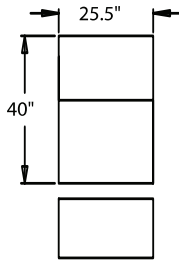

## STRAIGHT

**3900** - Straight Arm RF/LF, WAW®, TM®, Rec  
**3901** - Straight Arm RF/LF, WAW®, PR®, Rec  
**H. 42" W. 39" SD. 24" OD. 40"**

**5200** - Straight Arm RF, WAW®, TM®, Rec  
**5201** - Straight Arm RF, WAW®, PR®, Rec  
**H. 42" W. 32" SD. 24" OD. 40"**

**5300** - Straight Arm LF, WAW®, TM®, Rec  
**5301** - Straight Arm LF, WAW®, PR®, Rec  
**H. 42" W. 32" SD. 24" OD. 40"**

**5400** - Armless, WAW®, TM®, Rec  
**5401** - Armless, WAW®, PR®, Rec  
**H. 42" W. 25.25" SD. 24" OD. 40"**

## 42" BACK HEIGHT

3900 RECLINER  
3901 POWER

5300 LF ARM  
RECLINER  
5301 LF ARM  
POWER

5340 LF ARM  
CONSOLE RF  
5341  
POWER

5400 ARMLESS  
RECLINER  
5401 ARMLESS  
POWER

5440  
CONSOLE RF  
5441  
POWER