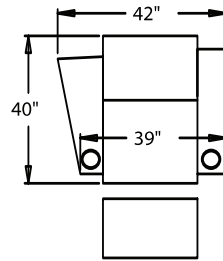

## STRAIGHT

**3900** - Straight Arm RF/LF, WAW®, TM®, Rec  
**3901** - Straight Arm RF/LF, WAW®, PR®, Rec  
**H. 42" W. 39" SD. 24" OD. 40"**

**5200** - Straight Arm RF, WAW®, TM®, Rec  
**5201** - Straight Arm RF, WAW®, PR®, Rec  
**H. 42" W. 32" SD. 24" OD. 40"**

**5300** - Straight Arm LF, WAW®, TM®, Rec  
**5301** - Straight Arm LF, WAW®, PR®, Rec  
**H. 42" W. 32" SD. 24" OD. 40"**

**5400** - Armless, WAW®, TM®, Rec  
**5401** - Armless, WAW®, PR®, Rec  
**H. 42" W. 25.25" SD. 24" OD. 40"**

**5341** - Wedge Arm RF/LF Straight Arm, WAW®, PR®, Rec  
**H. 42" W. 42" SD. 24" OD. 40"**

**5440** - Wedge Arm RF, WAW®, TM®, Rec

**5441** - Wedge Arm RF, WAW®, PR®, Rec  
**H. 42" W. 35.25" SD. 24" OD. 40"**

## 42" BACK HEIGHT

3900 RECLINER  
3901 POWER

5300 LF ARM  
RECLINER  
5301 LF ARM  
POWER

5340 LF ARM  
CONSOLE RF  
5341  
POWER

5400 ARMLESS  
RECLINER  
5401 ARMLESS  
POWER

5440  
CONSOLE RF  
5441  
POWER