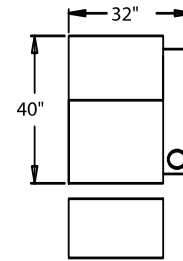

5200 RF ARM
RECLINER
5201 RF ARM
POWER