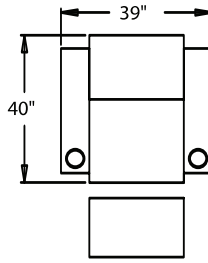

**5300** - Straight Arm LF, WAW®, TM®, Rec  
**5301** - Straight Arm LF, WAW®, PR®, Rec  
**H. 42" W. 32" SD. 24" OD. 40"**

**5400** - Armless, WAW®, TM®, Rec  
**5401** - Armless, WAW®, PR®, Rec  
**H. 42" W. 25.25" SD. 24" OD. 40"**

## CURVED

**5240** - LF Wedge Arm/RF Straight Arm, WAW®, TM®, Rec

**5241** - LF Wedge Arm/RF Straight Arm, WAW®, PR®, Rec  
**H. 42" W. 42" SD. 24" OD. 40"**

**5340** - Wedge Arm RF/LF Straight Arm, WAW®, TM®, Rec

**5341** - Wedge Arm RF/LF Straight Arm, WAW®, PR®, Rec  
**H. 42" W. 42" SD. 24" OD. 40"**

**5440** - Wedge Arm RF, WAW®, TM®, Rec

**5441** - Wedge Arm RF, WAW®, PR®, Rec  
**H. 42" W. 35.25" SD. 24" OD. 40"**

## 42" BACK HEIGHT

3900 RECLINER  
3901 POWER

5300 LF ARM  
RECLINER  
5301 LF ARM  
POWER

5340 LF ARM  
CONSOLE RF  
5341  
POWER

5400 ARMLESS  
RECLINER  
5401 ARMLESS  
POWER

5440  
CONSOLE RF  
5441  
POWER